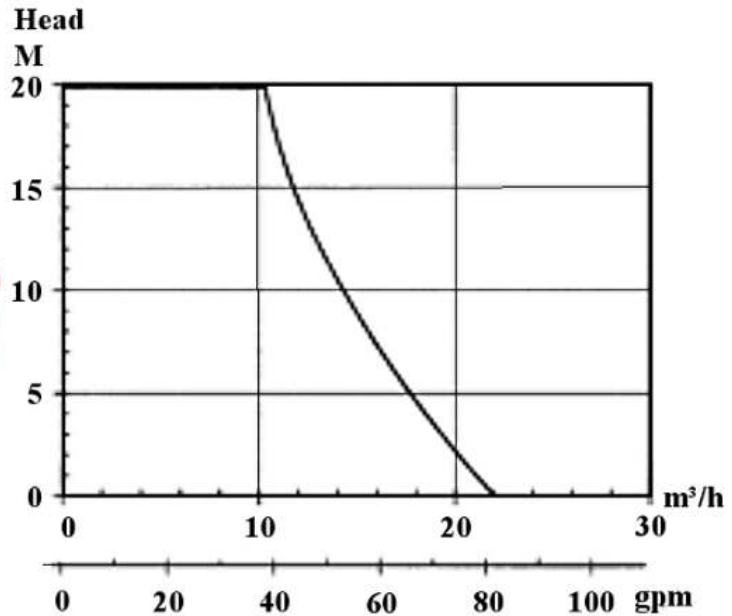

HILTA D5 (Electric Start)

Model Code:	000090YE
Size:	3inch
Drive:	LN48 Yanmar
Starting:	Recoil or Electric start
Fuel Type:	Diesel
Maximum output:	5000gal/per hour – 22.6m ³
Maximum suction:	7metres
Total Head:	20metres
Maximum solids:	40mm
Fuel Capacity:	5.5 litres
Weight:	165kg