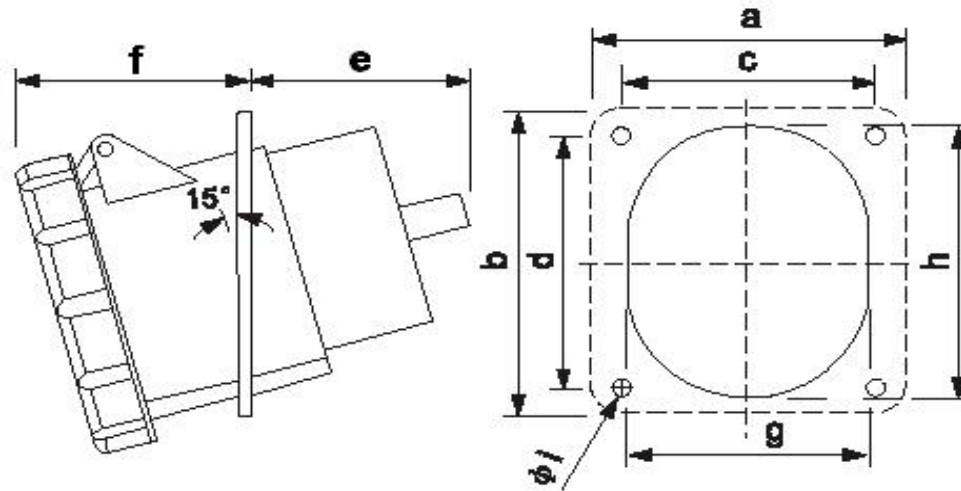

Angled Flange Socket Dimensions

63 Amp	Size	125 Amp	Size	63 Amp	Size	125 Amp	Size
Pins	3	Pins	3	Pins	5	Pins	5
Flange a	100mm	Flange a	120mm	Flange a	100mm	Flange a	120mm
Flange b	112mm	Flange b	130mm	Flange b	112mm	Flange b	130mm
Hole center c	80mm	Hole center c	100mm	Hole center c	80mm	Hole center c	100mm
Hole centre d	88mm	Hole centre d	108mm	Hole centre d	88mm	Hole centre d	108mm
e	75mm	e	94mm	e	75mm	e	94mm
f	75mm	f	80mm	f	75mm	f	80mm
g	82mm	g	93mm	g	82mm	g	93mm
h	100mm	h	110mm	h	100mm	h	110mm
i	7mm	i	7mm	i	7mm	i	7mm
Weight	0.636kg	Weight	1.064kg	Weight	0.738kg	Weight	1.316kg
Colour	Blue	Colour	Blue	Colour	Red	Colour	Red