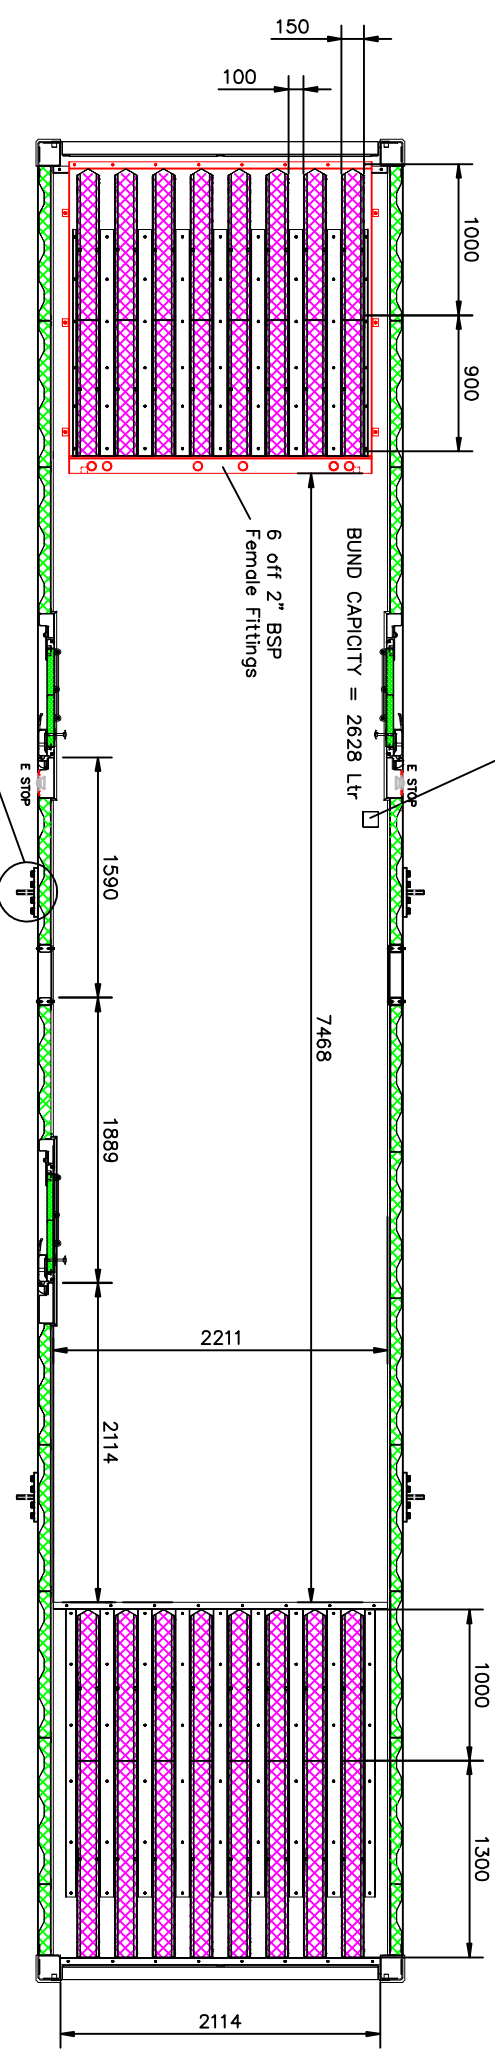

CLASSIFICATION		DIMENSION			
EXTERNAL	LENGTH	12,192.8	MM	A	
	WIDTH	2,438.8	MM	B	
	HEIGHT	2,896.8	MM	C	
INTERNAL	LENGTH	7,468.8	MM	D	
	WIDTH	2,211.8	MM	E	
	HEIGHT	2,587.8	MM	F	
A12HC(DFT)-75-KVA1500	HEIGHT	10,450	MM	G	
P1500 GENERATOR WET WEIGHT (ORW)		9910	KG	H	

SIDE VIEW (WALL DETAIL REMOVED)

Dimensions, Materials and Specification are subject to change without notice.

APPROVED	SIZE:	12192 x 2438 x 2896
STANDARD	TITLE:	12M HC (DFT)
CHECKED	DESIGNED	SP-A12HC(DFT)-75-KVA1500
DATE	SCALE	1:50 @ A3
DESIGNED	PROJECTION	
DATE		
SCALE		
PROJECTION		