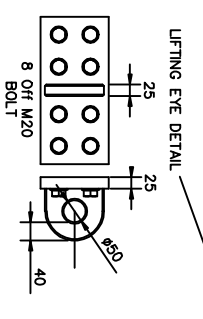

CLASSIFICATION		DIMENSION			
EXTERNAL	LENGTH	12,192.8	MM	A	
	WIDTH	2,438.8	MM	B	
	HEIGHT	2,896.8	MM	C	
INTERNAL	LENGTH	7,468.8	MM	D	
	WIDTH	2,211.8	MM	E	
	HEIGHT	2,587.8	MM	F	
A12HC(DFT)-75-KVA1500	HEIGHT	10,450	MM	G	
P1500 GENERATOR WET WEIGHT (ORW)		9910	KG	H	

SIDE VIEW (WALL DETAIL REMOVED)

Dimensions, Materials and Specification are subject to change without notice.

APPROVED	SIZE:	12192 x 2438 x 2896
STANDARD	TITLE:	12M HC (DFT)
CHECKED	DESIGNED	SP-A12HC(DFT)-75-KVA1500
DATE	SCALE	1:50 @ A3
DESIGNED	PROJECTION	
DATE		
SCALE		
PROJECTION		